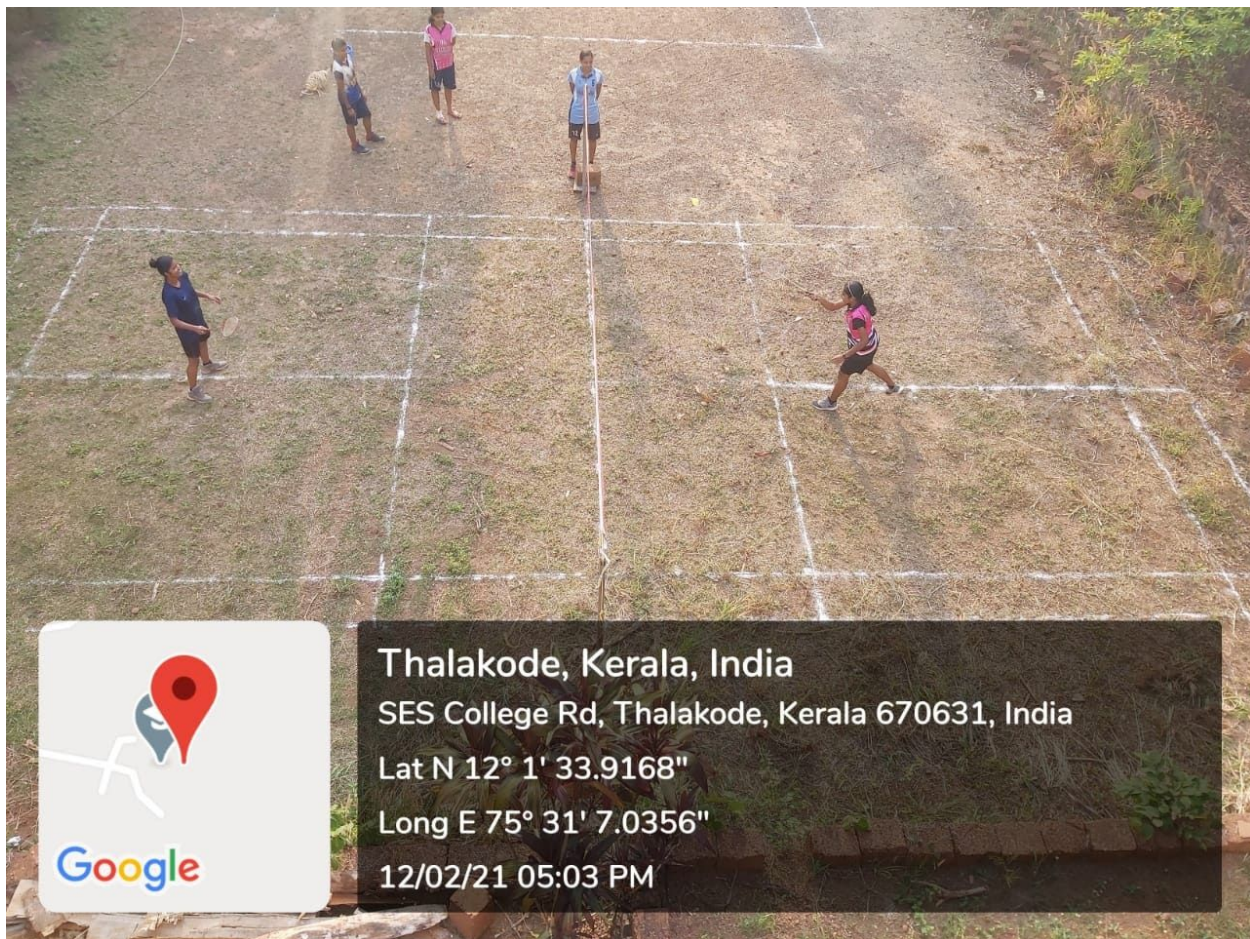

Badminton Court :