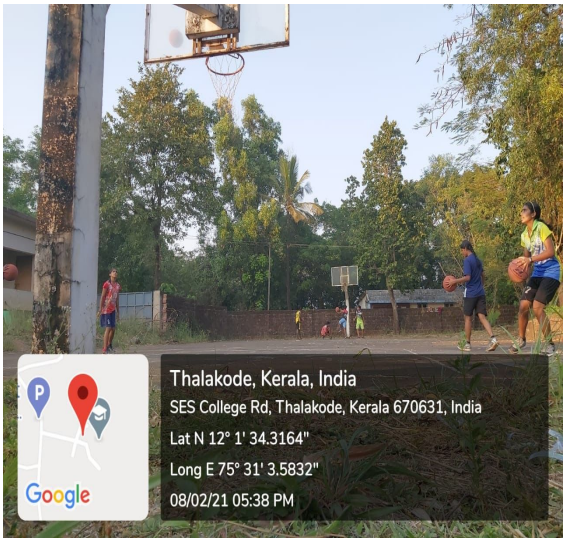

Basketball Court